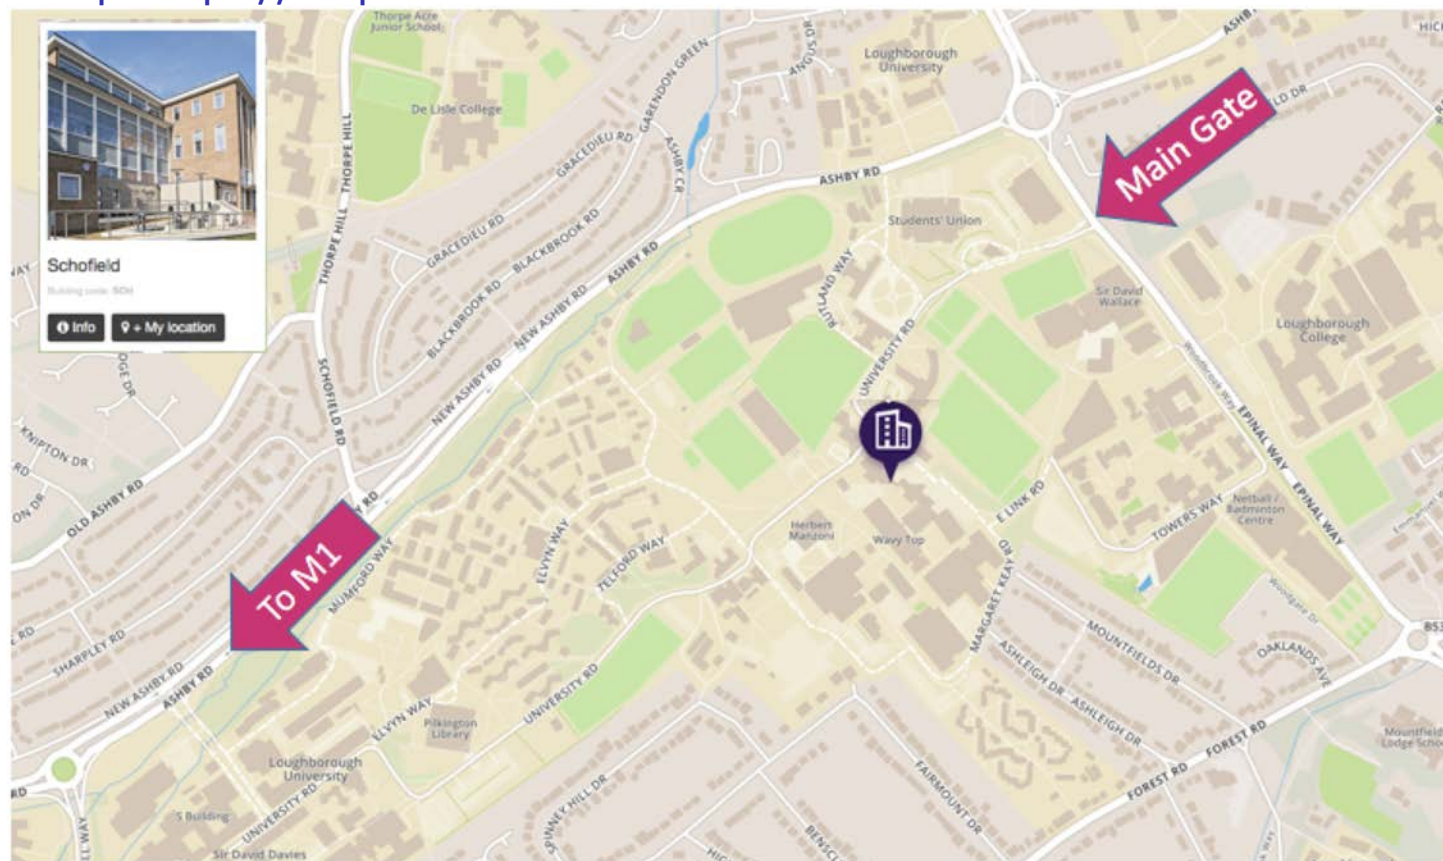

CO2Chem Status Conference 20th Sept. 2018

Room SCH001 Schofield Building, Loughborough University, LE11 3TU

Interactive Map: <https://maps.lboro.ac.uk>

By Train: There is a direct bus link (Sprint) between Loughborough Train Station and the University which runs approx. every 15 min, the closes stop on campus computer studies.

By Car: The University is close to Junction 23 of the M1 and there is usually free parking available across campus, there is a car park directly outside the Schofield building, but you may need to use car parks near the old Chemistry Department (See interactive map).